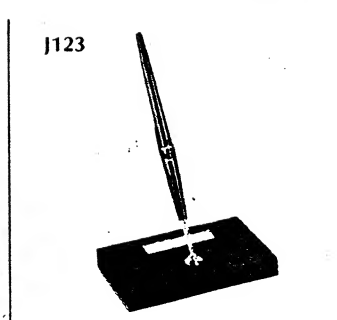

Parker Traditional Desk Sets

Elegance and beauty
...in onyx, jet crystal
and walnut

J257 Jet Crystal, 6 1/4 x 13 1/4".
With $5 pen and ball pen,
nameplate . . . $70.00

...for the discriminating person who values versatility and convenience along with traditional styling

J247 Jet crystal, 4 3/4 x 10 3/4".
With $5 pen and ball pen,
nameplate $50.00

J237 Jet Crystal, 4 x 8". With
pen and ball pen,
nameplate $45.00

J123 Jet crystal, 3 1/2 x 5 1/4".
With $5 ball pen,
nameplate $25.00

M257 Mexican onyx, 6 1/4 x
13 1/4". With $5 pen and ball
pen, nameplate $65.00

M247 Mexican onyx, 4 3/4 x
10 3/4". With $5 pen and ball
pen, nameplate $47.50

M237 Mexican onyx, 4 x 8".
With $5 pen and ball pen,
nameplate $40.00

G123 Green onyx, 3 1/2 x 5 1/4".
With $5 ball pen,
nameplate $35.00

G257 Green onyx, 6 1/4 x
13 1/4". With $5 pen and ball
pen, nameplate $90.00

G247 Green onyx, 4 3/4 x
10 3/4". With $5 pen and ball
pen, nameplate $65.00

G237 Green onyx, 4 x 8".
With $5 pen and ball pen,
nameplate $55.00

W237 Walnut, 4 x 8". With
$5 pen and ball pen,
nameplate $27.50